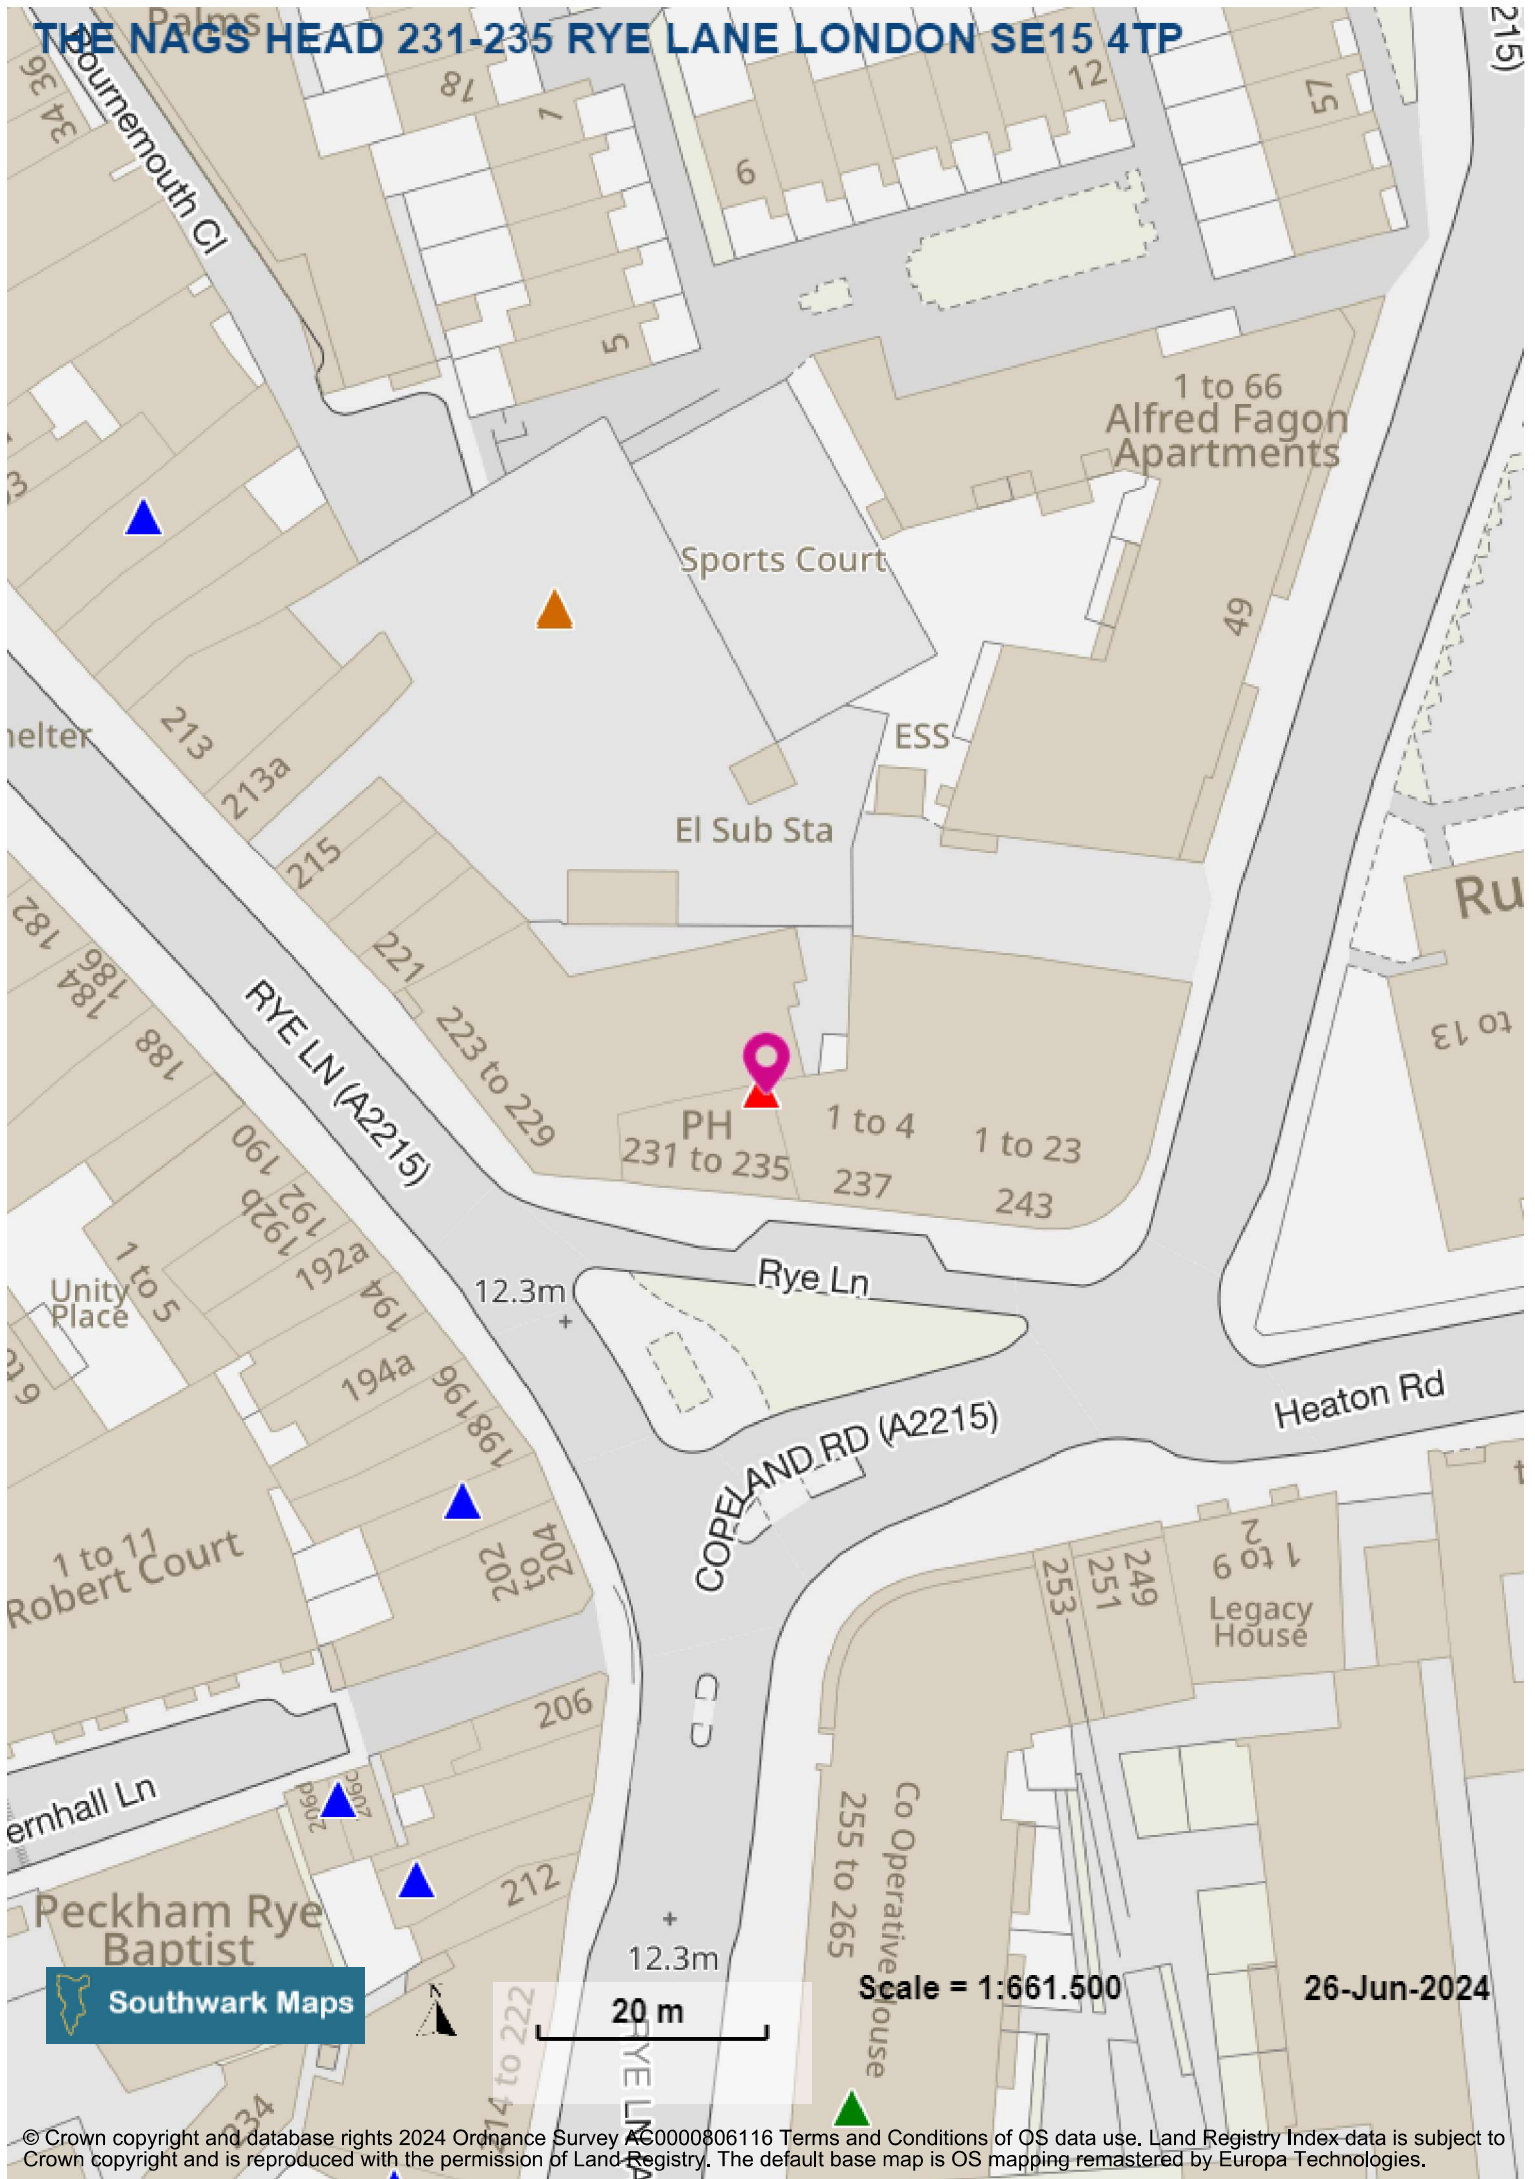

List of Premises Shown On Map

Two Hundred Rye Lane, 200, Rye Lane, SE15 4NF, licensed for:

- Late night refreshment (indoors)
 - Friday and Saturday from 23:00 to 01:00
- The sale by retail of alcohol (off the premises):
 - Monday to Sunday from 10:00 to 22:00
- The sale by retail of alcohol (on the premises):
 - Sunday to Thursday from 10:00 to 00:00, Friday and Saturday from 10:00 to 00:30
- Opening hours
 - Sunday to Thursday from 10:00 to 00:00, Friday and Saturday from 10:00 to 01:00

Southwark Maps

20 m

Scale = 1:661.500

26-Jun-2024